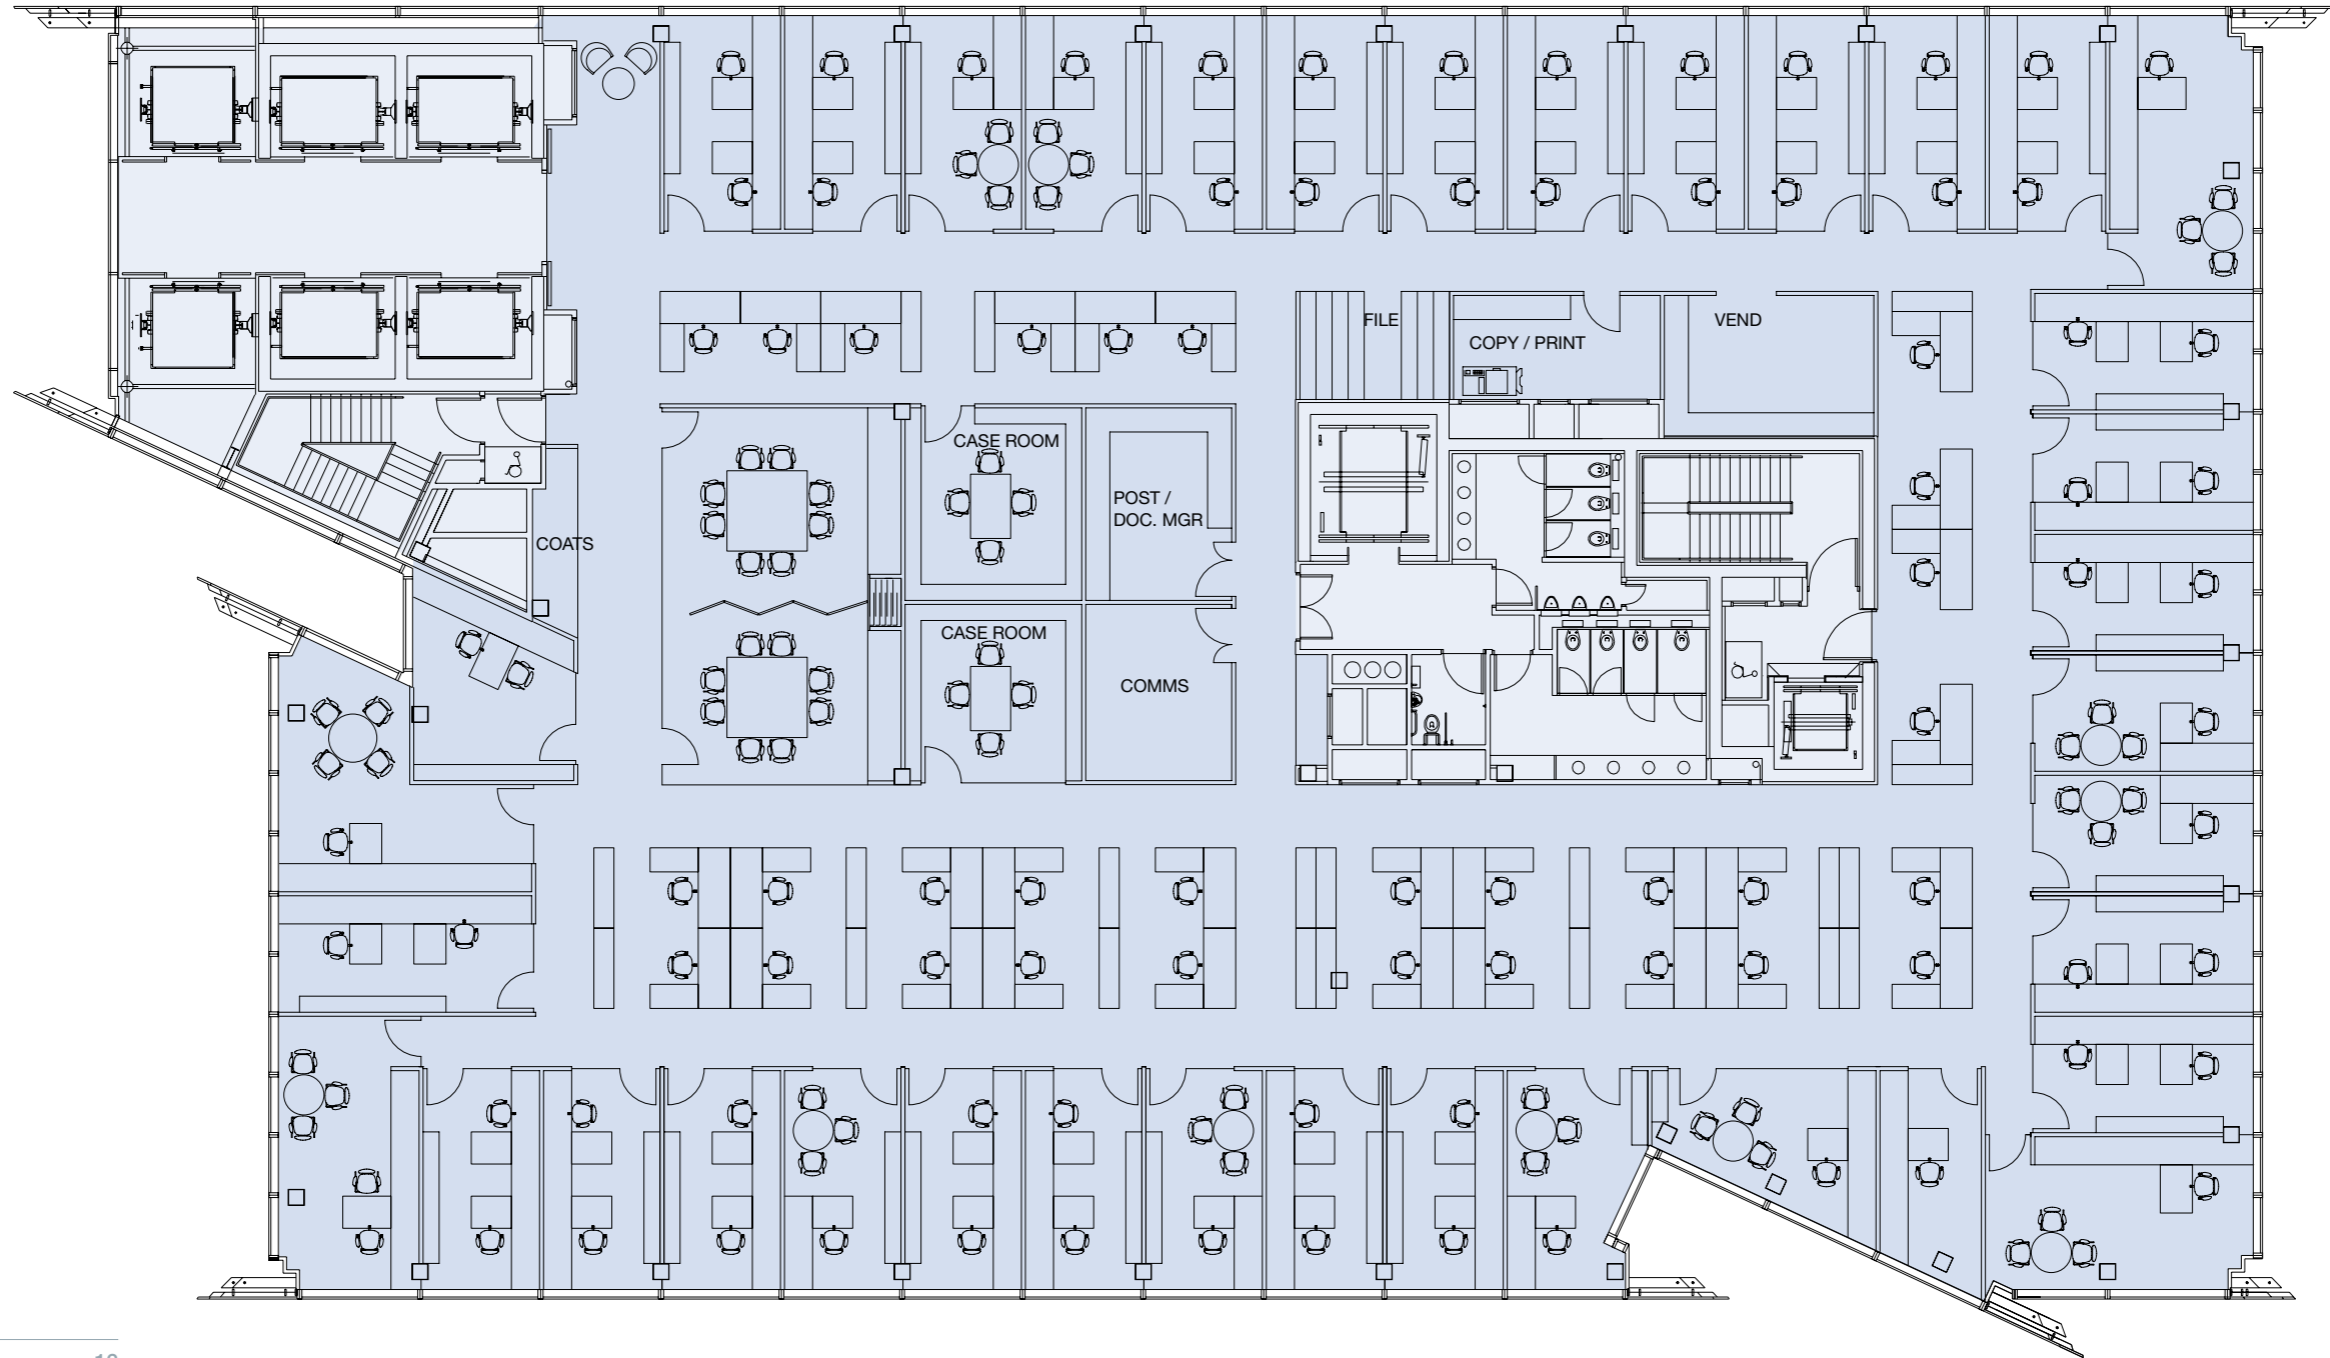

**Level 2**  
**US LEGAL HYBIRD**  
 14,004 sq ft / 1,301 sq m

Densities	
Partner Offices	12
Single Offices	2
23 x Double Offices	46
<b>TOTAL FEE EARNERS</b>	<b>60</b>
Secretaries	24
Para Legals	6
Others	0
<b>TOTAL HEADCOUNT</b>	<b>90</b>

**Occupancy Ratio** 1 person per 155 sq ft / 14.4 sq m