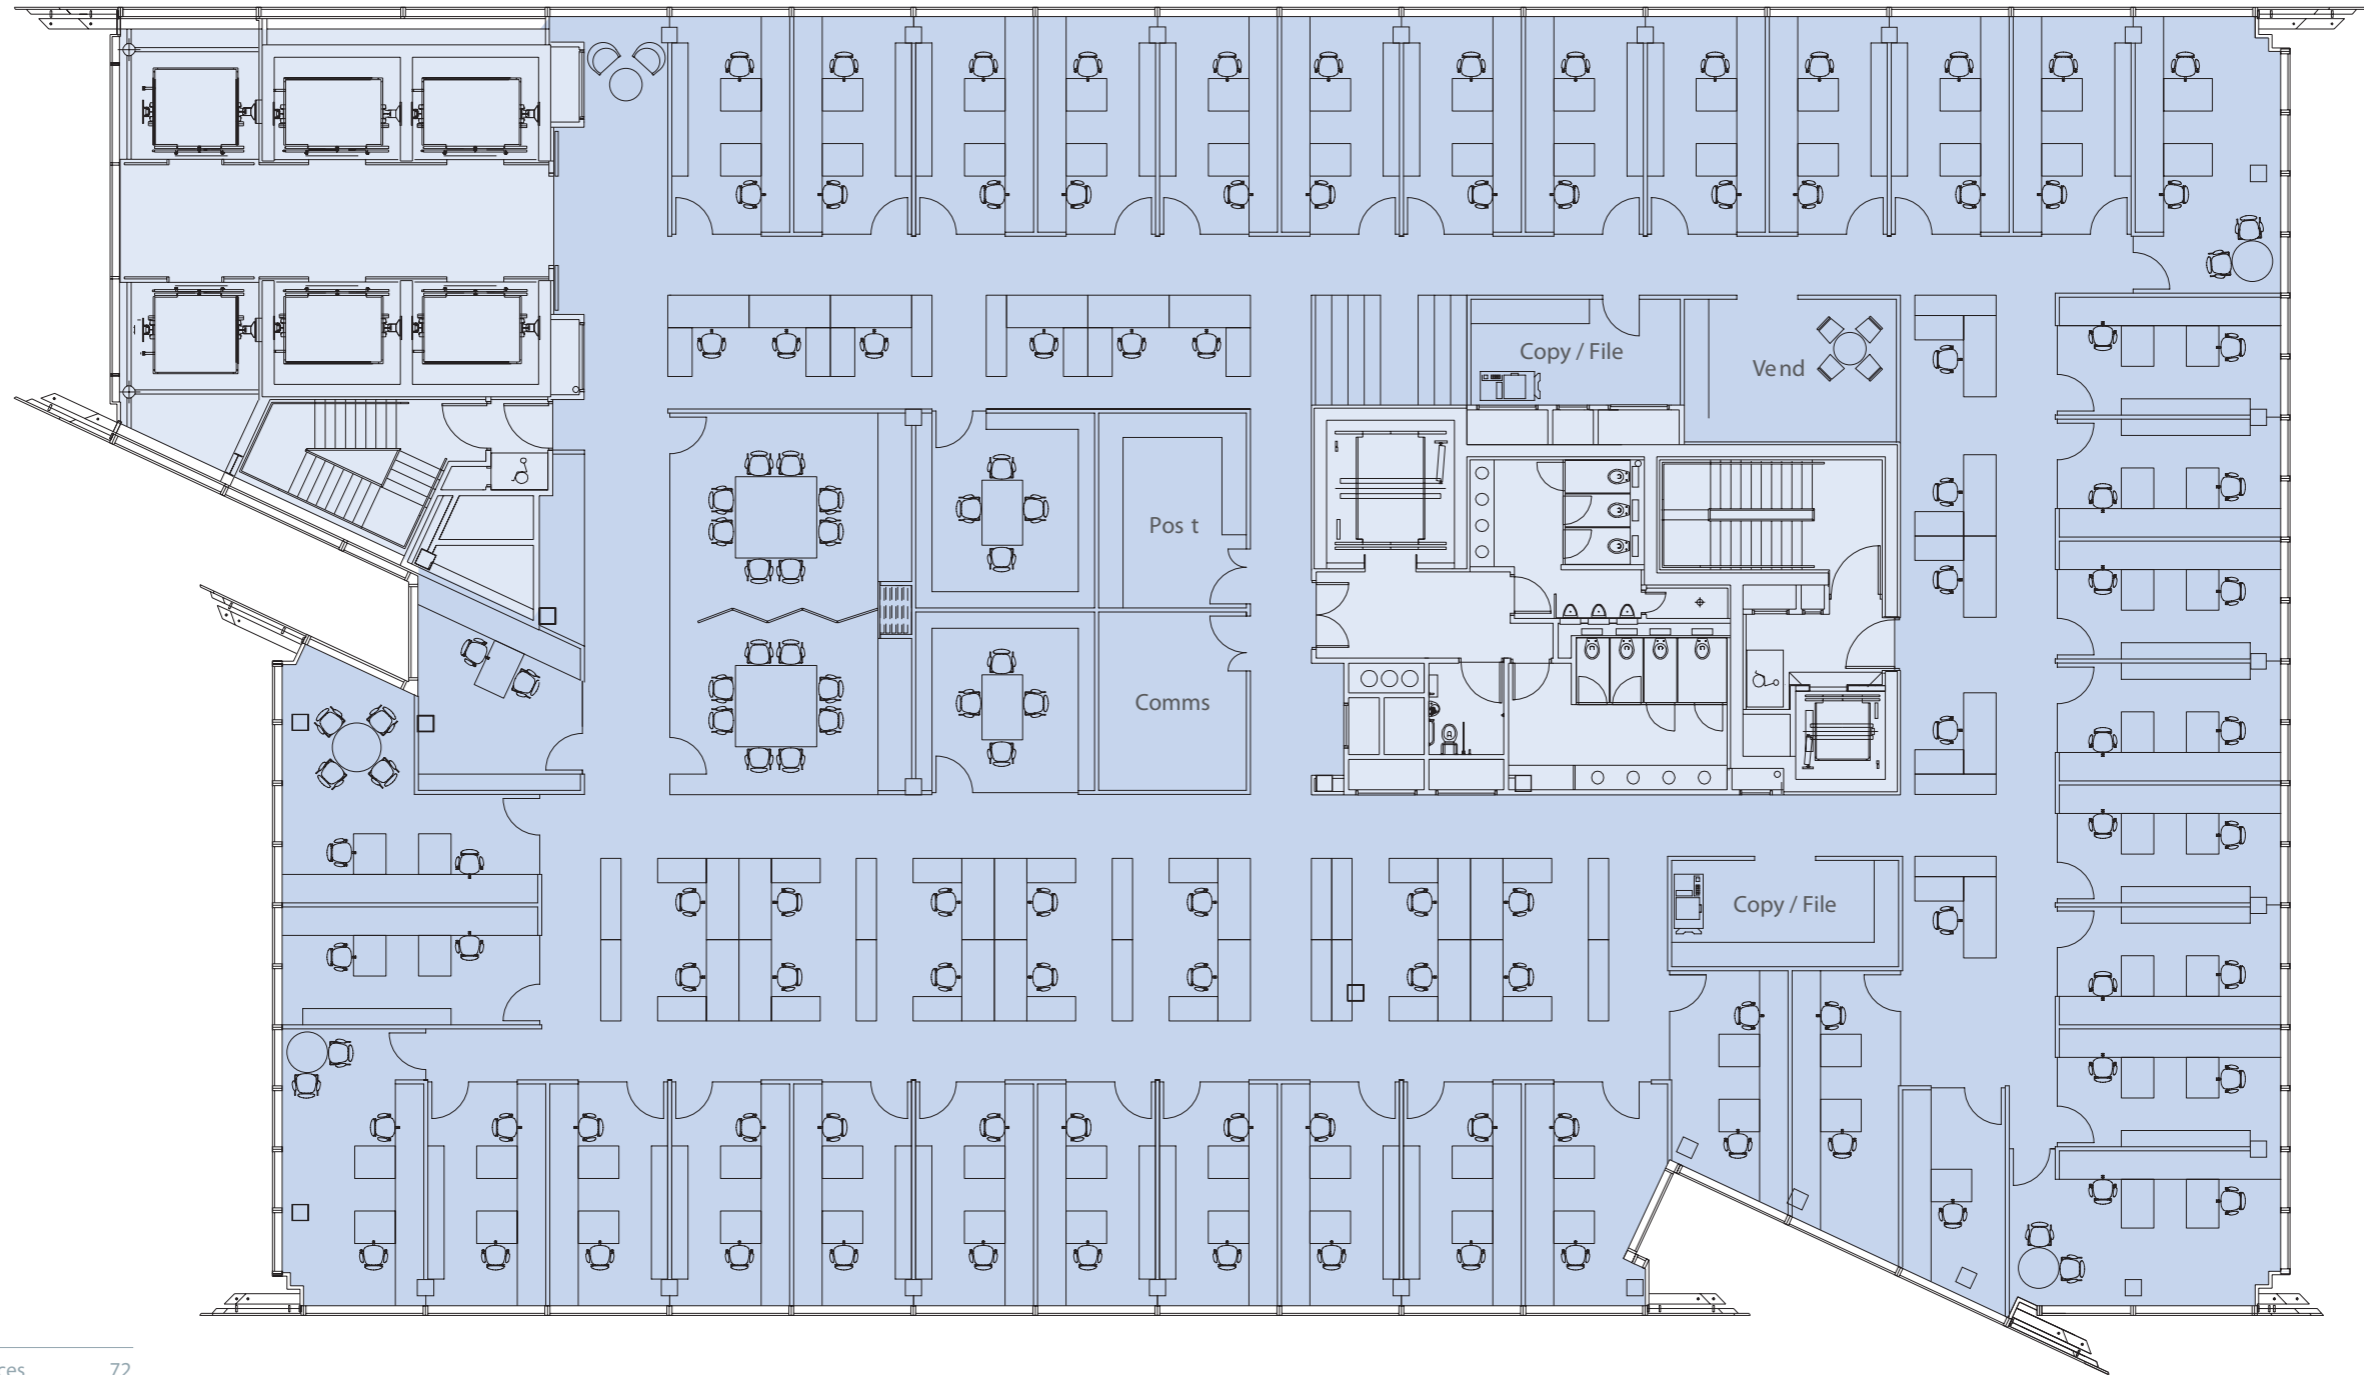

Level 2
 UK LEGAL
 14,144 sq ft / 1,314 sq m

Densities	
36 x Double Fee Earner Offices	72
2 x Single Fee Earner Offices	2
TOTAL FEE EARNERS	74
Secretaries	19
Para Legals	5
Others	1
TOTAL HEADCOUNT	99

Occupancy Ratio 1 person per 140 sq ft / 13 sq m