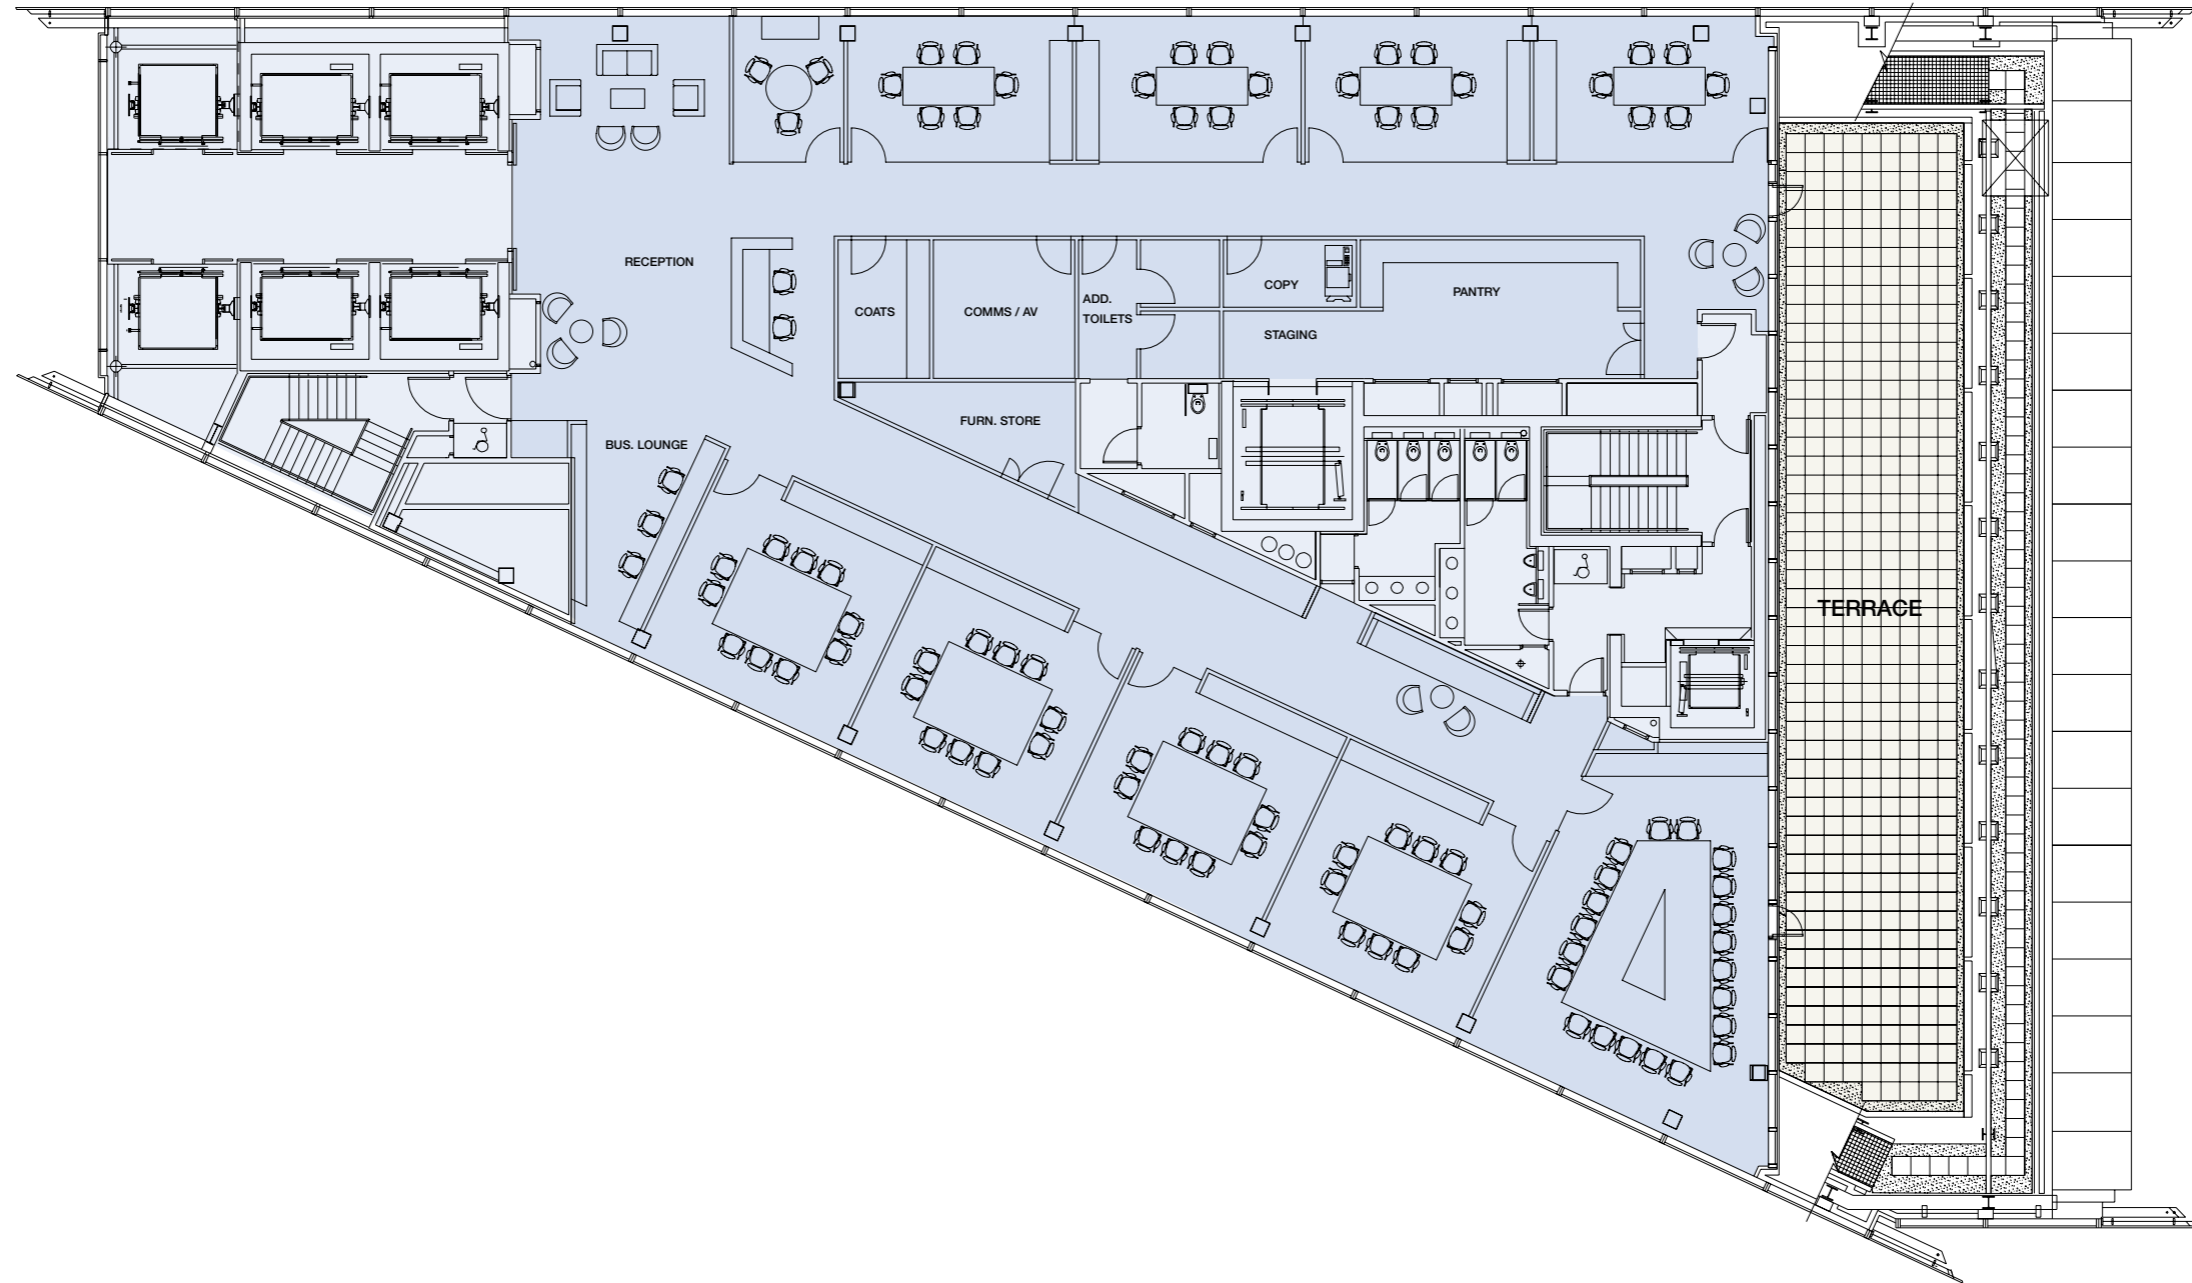

Level 15
CONFERENCE
6,760 sq ft / 628 sq m

Densities	
10 x Meeting Rooms	107
Conference Staff	3
TOTAL HEADCOUNT	110