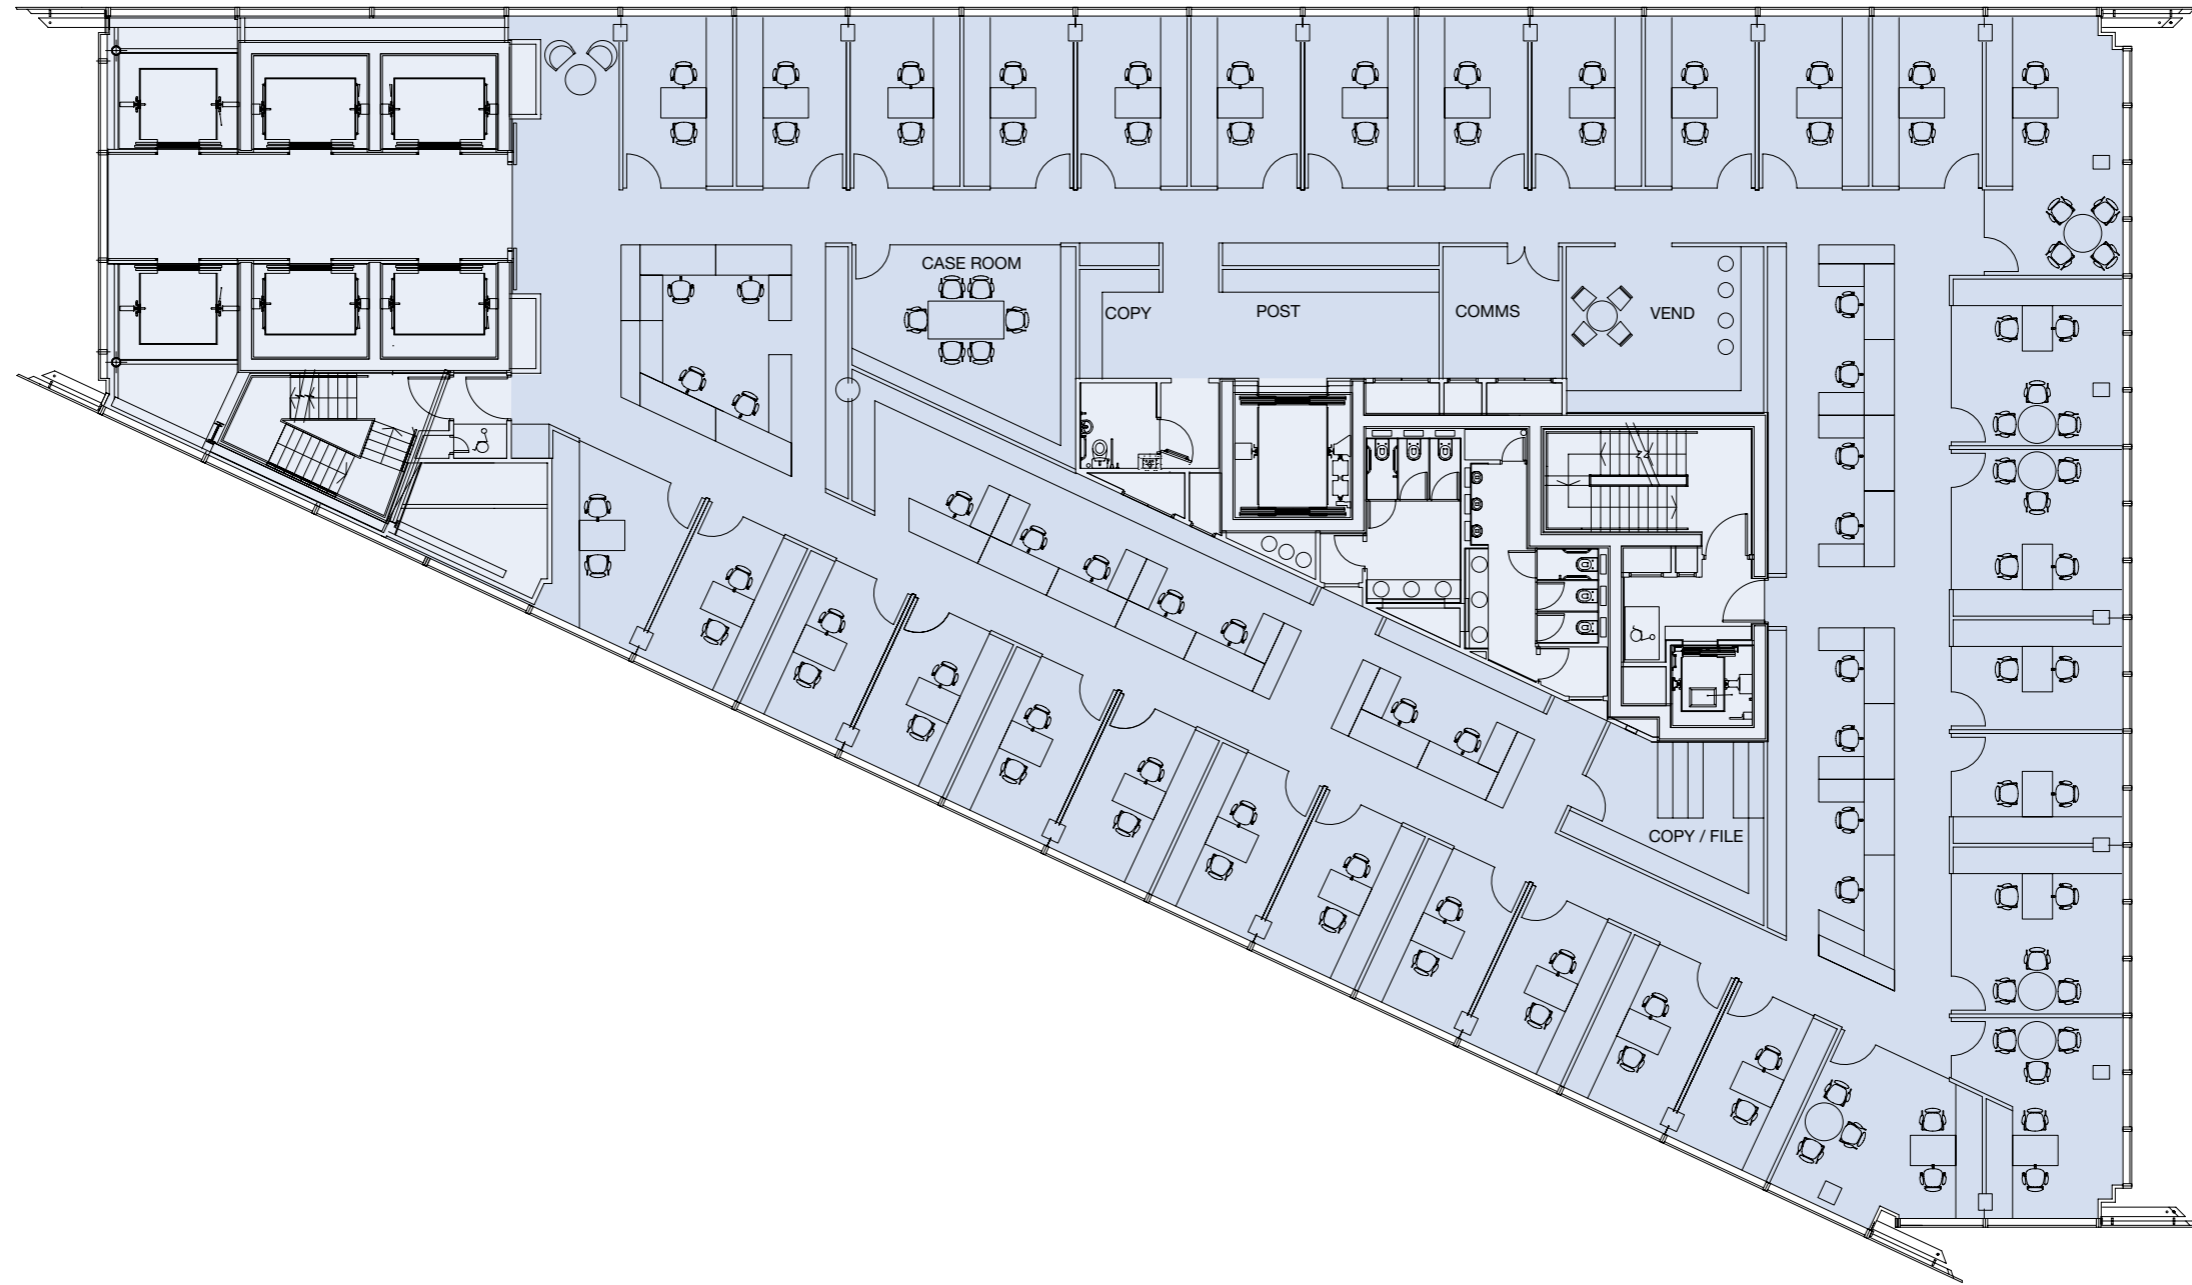

**Level 12**  
**US LEGAL**  
10,032 sq ft / 932 sq m

Densities	
Partner Offices	6
Single Offices	26
<b>TOTAL FEE EARNERS</b>	<b>32</b>
Secretaries	13
Para Legals	3
Others	3
<b>TOTAL HEADCOUNT</b>	<b>51</b>

**Occupancy Ratio** 1 person per 197 sq ft / 18.3 sq m